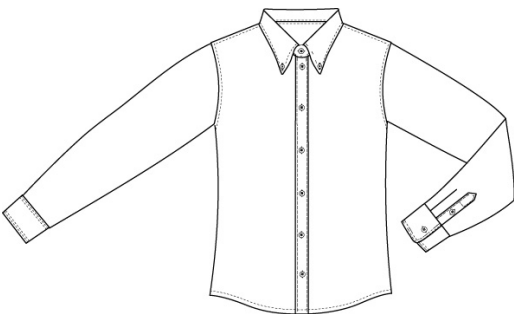

Approved Colors
BLUE
FRENCH BLUE

School Guidelines
LOGO NOT ALLOWED

Long Sleeve Oxford

60% Cotton / 40% Polyester

<u>Style</u>	<u>Size</u>
393687-BP6	LITTLE GIRLS: 4-6X
393688-BP0	GIRLS: 7-16
393689-BP5	GIRLS PLUS: 7-16
404342-BP3	GIRLS JUNIOR: 3-13 (ODD)
393690-BP8	WOMENS: 4-18

Approved Colors
BLUE
FRENCH BLUE

School Guidelines
LOGO NOT ALLOWED

Long Sleeve Pinpoint Blouse

100% Cotton

<u>Style</u>	<u>Size</u>
315320-BP0	LITTLE GIRLS: 4-6X
315328-BP7	GIRLS: 7-16
315329-BP1	WOMENS: S-XL