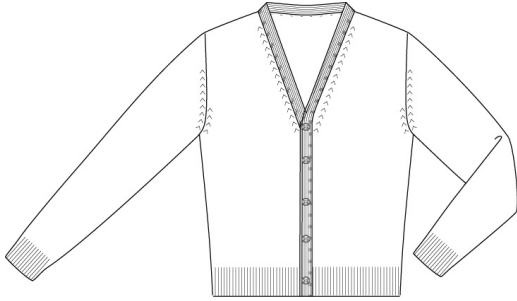

223008-BPX LITTLE KIDS: S-L
223010-BP7 BIG KIDS: S-XL
223011-BP1 WOMENS: S-XL
223013-BP0 MENS: S-XL

Size

Approved Colors

BURGUNDY

School Guidelines

LOGO MANDATORY

Button Front Drifter Cardigan

100% Cotton